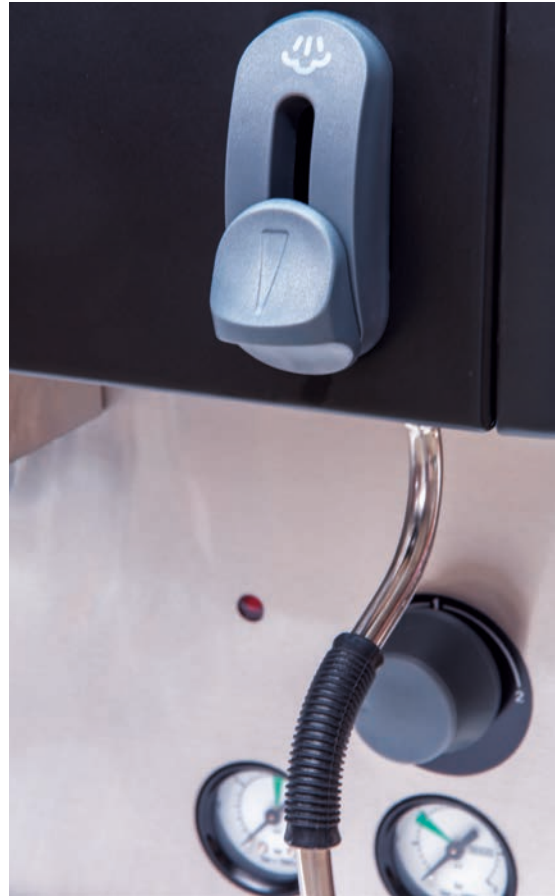

IBERITAL

Function meets seduction

Iberital Intenz

The stylish and attractive solution with strength and robustness to last.

Iberital Intenz is a machine made to satisfy the most demanding tastes.

Built to withstand intensive use, Iberital Intenz is as robust and precise as it is sophisticated and versatile to meet the highest performance standards.

Every one of the Iberital Intenz's curves exudes style and attention to detail. From its metallic finish, round and smooth to the touch, to its sensitive, ergonomic buttons, and its stylized, lightweight profile. The cohesion between its components gives the a single, uniform structure.

Iberital Intenz

MONO BOILER

Designed to withstand intensive use.

Mono boiler system

Electronic dosage (4 doses + continuous)

Volumetric Control

Pre-infusion

Touch pad with blue leds

Barista area LED lighting

Stainless steel steam wands

Ergonomic filter-holder

Automatic boiler refill

Boiler drain tap located in the center of the drip tray

Quick and easy access to the machine for maintenance