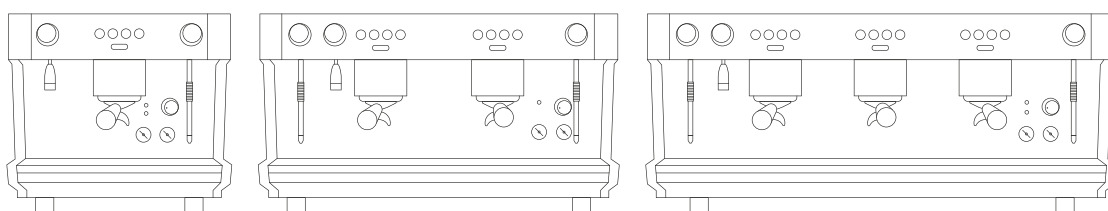

Barista area LED lighting

Stainless steel steam wands

Ergonomic filter-holder

Automatic boiler refill

Boiler drain tap located in the center of the drip tray

Quick and easy access to the machine for maintenance

Steam and water levers

IB Connect (optional)

Available finishes

Choose between white or black finish.

Ask for more information.

Technical specifications	1 Group	2 Groups	3 Groups
Boiler capacity	6.5 L	11L - 14 L*	18 L
Power	1800 W - 2400 W	3000 W - 3800 W*	5000 W - 6000 W*
Weight	42 Kg	60 Kg - 66 Kg*	74 Kg - 80 Kg*
Dimensions L x W x H	476 x 585 x 451 mm	790 x 585 x 451 mm	964 x 585 x 451 mm
Front distance between legs Side distance: 268 mm	330 mm	644 mm	818 mm